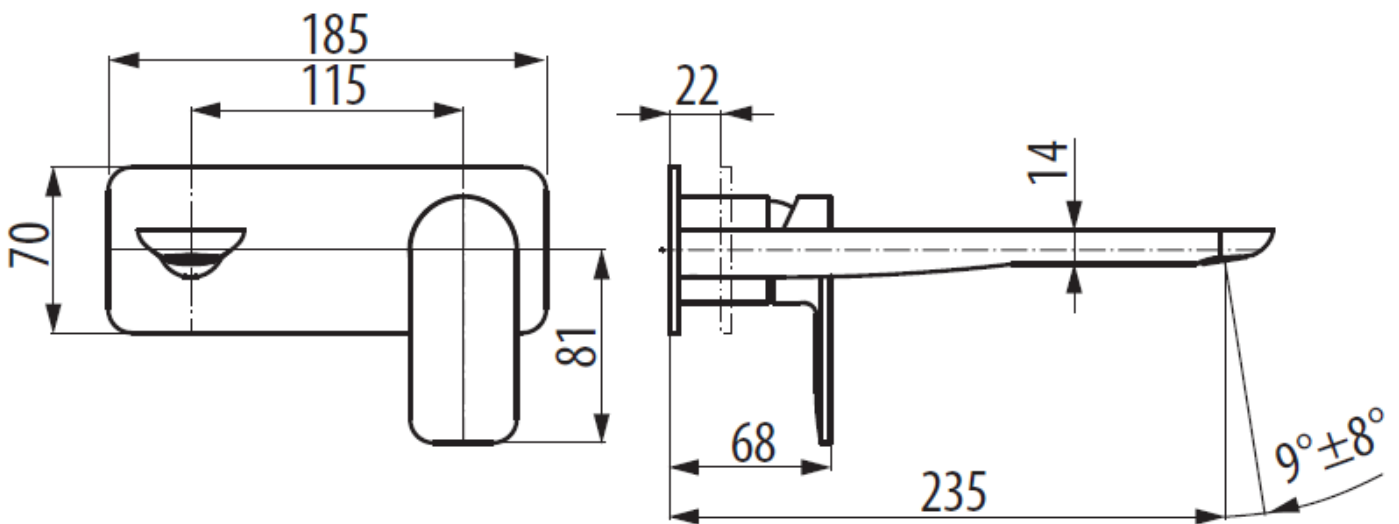

SENTO WALL SET 235mm

GRAFF®
CUTTING EDGE DESIGN

Available Colours:
Chrome - 2397351
Matte Black - 2397351 MB
Satin Nickel - 2397351 BN
Gun Metal - 2397351 GM

Includes In Wall Body

Manufactured in USA & Europe

5 Year Warranty on Finish
2 Year Warranty Labour

Proudly imported and distributed by
Gro Agencies Pty Ltd
Unit 2 / 37 Howe St, Osborne Park, WA, 6017
P 08 9446 3288 E info@groagencies.com.au W www.groagencies.com.au

gro
agencies